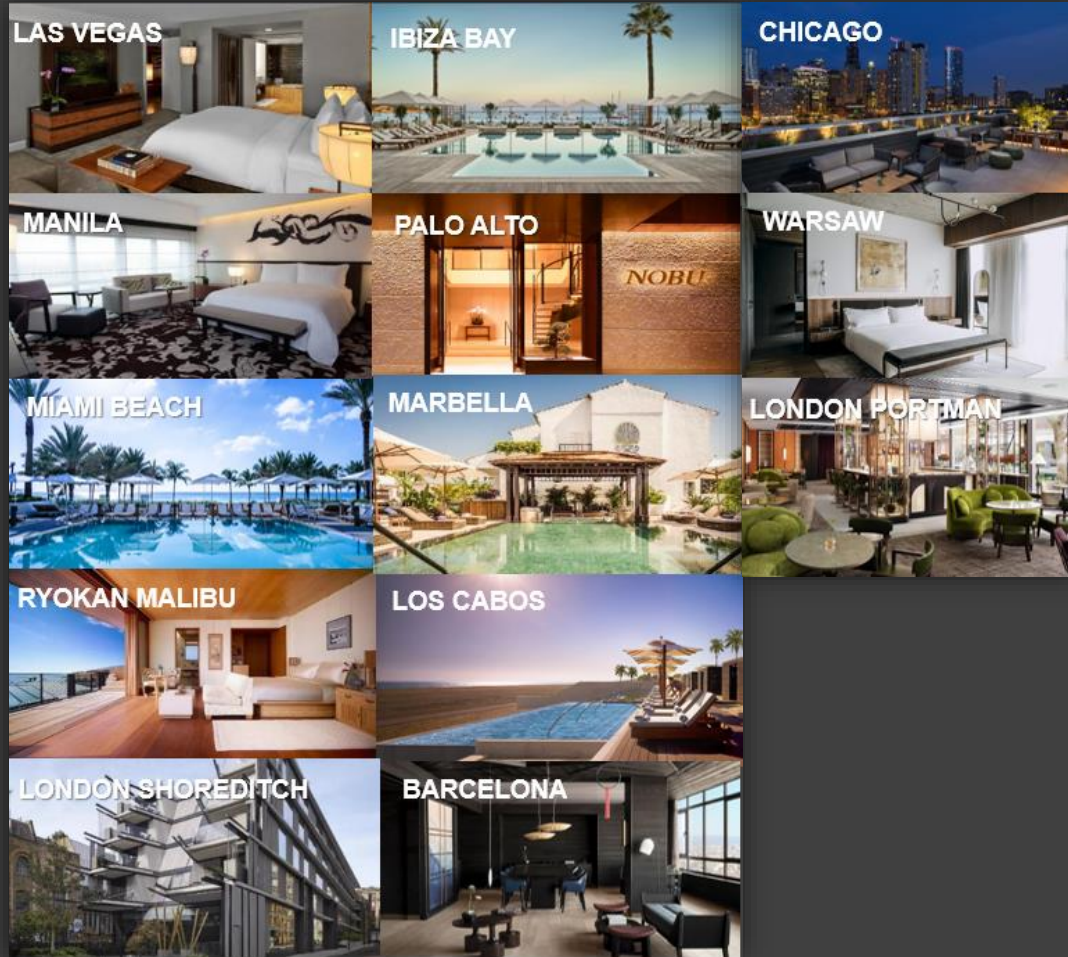

THE FUTURE IS NOBU

Open Hotels

- Nobu Hotel Caesars Palace (Las Vegas)
- Nobu Hotel City of Dreams (Manila)
- Nobu Hotel Miami Beach
- Nobu Ryokan Malibu
- Nobu Hotel Shoreditch London
- Nobu Hotel Ibiza Bay
- Nobu Hotel Palo Alto
- Nobu Hotel Marbella
- Nobu Hotel Los Cabos
- Nobu Hotel Barcelona
- Nobu Hotel Chicago
- Nobu Hotel Warsaw
- London Portman Square

Future Openings

- Riyadh 2022
- Marrakech 2022
- Atlantic City 2022
- Roma 2022
- Atlanta 2022
- San Sebastián 2023
- Toronto 2023
- São Paulo 2024
- Al Khobar 2024
- Tel Aviv 2024
- New Orleans 2024
- Hamburg 2025