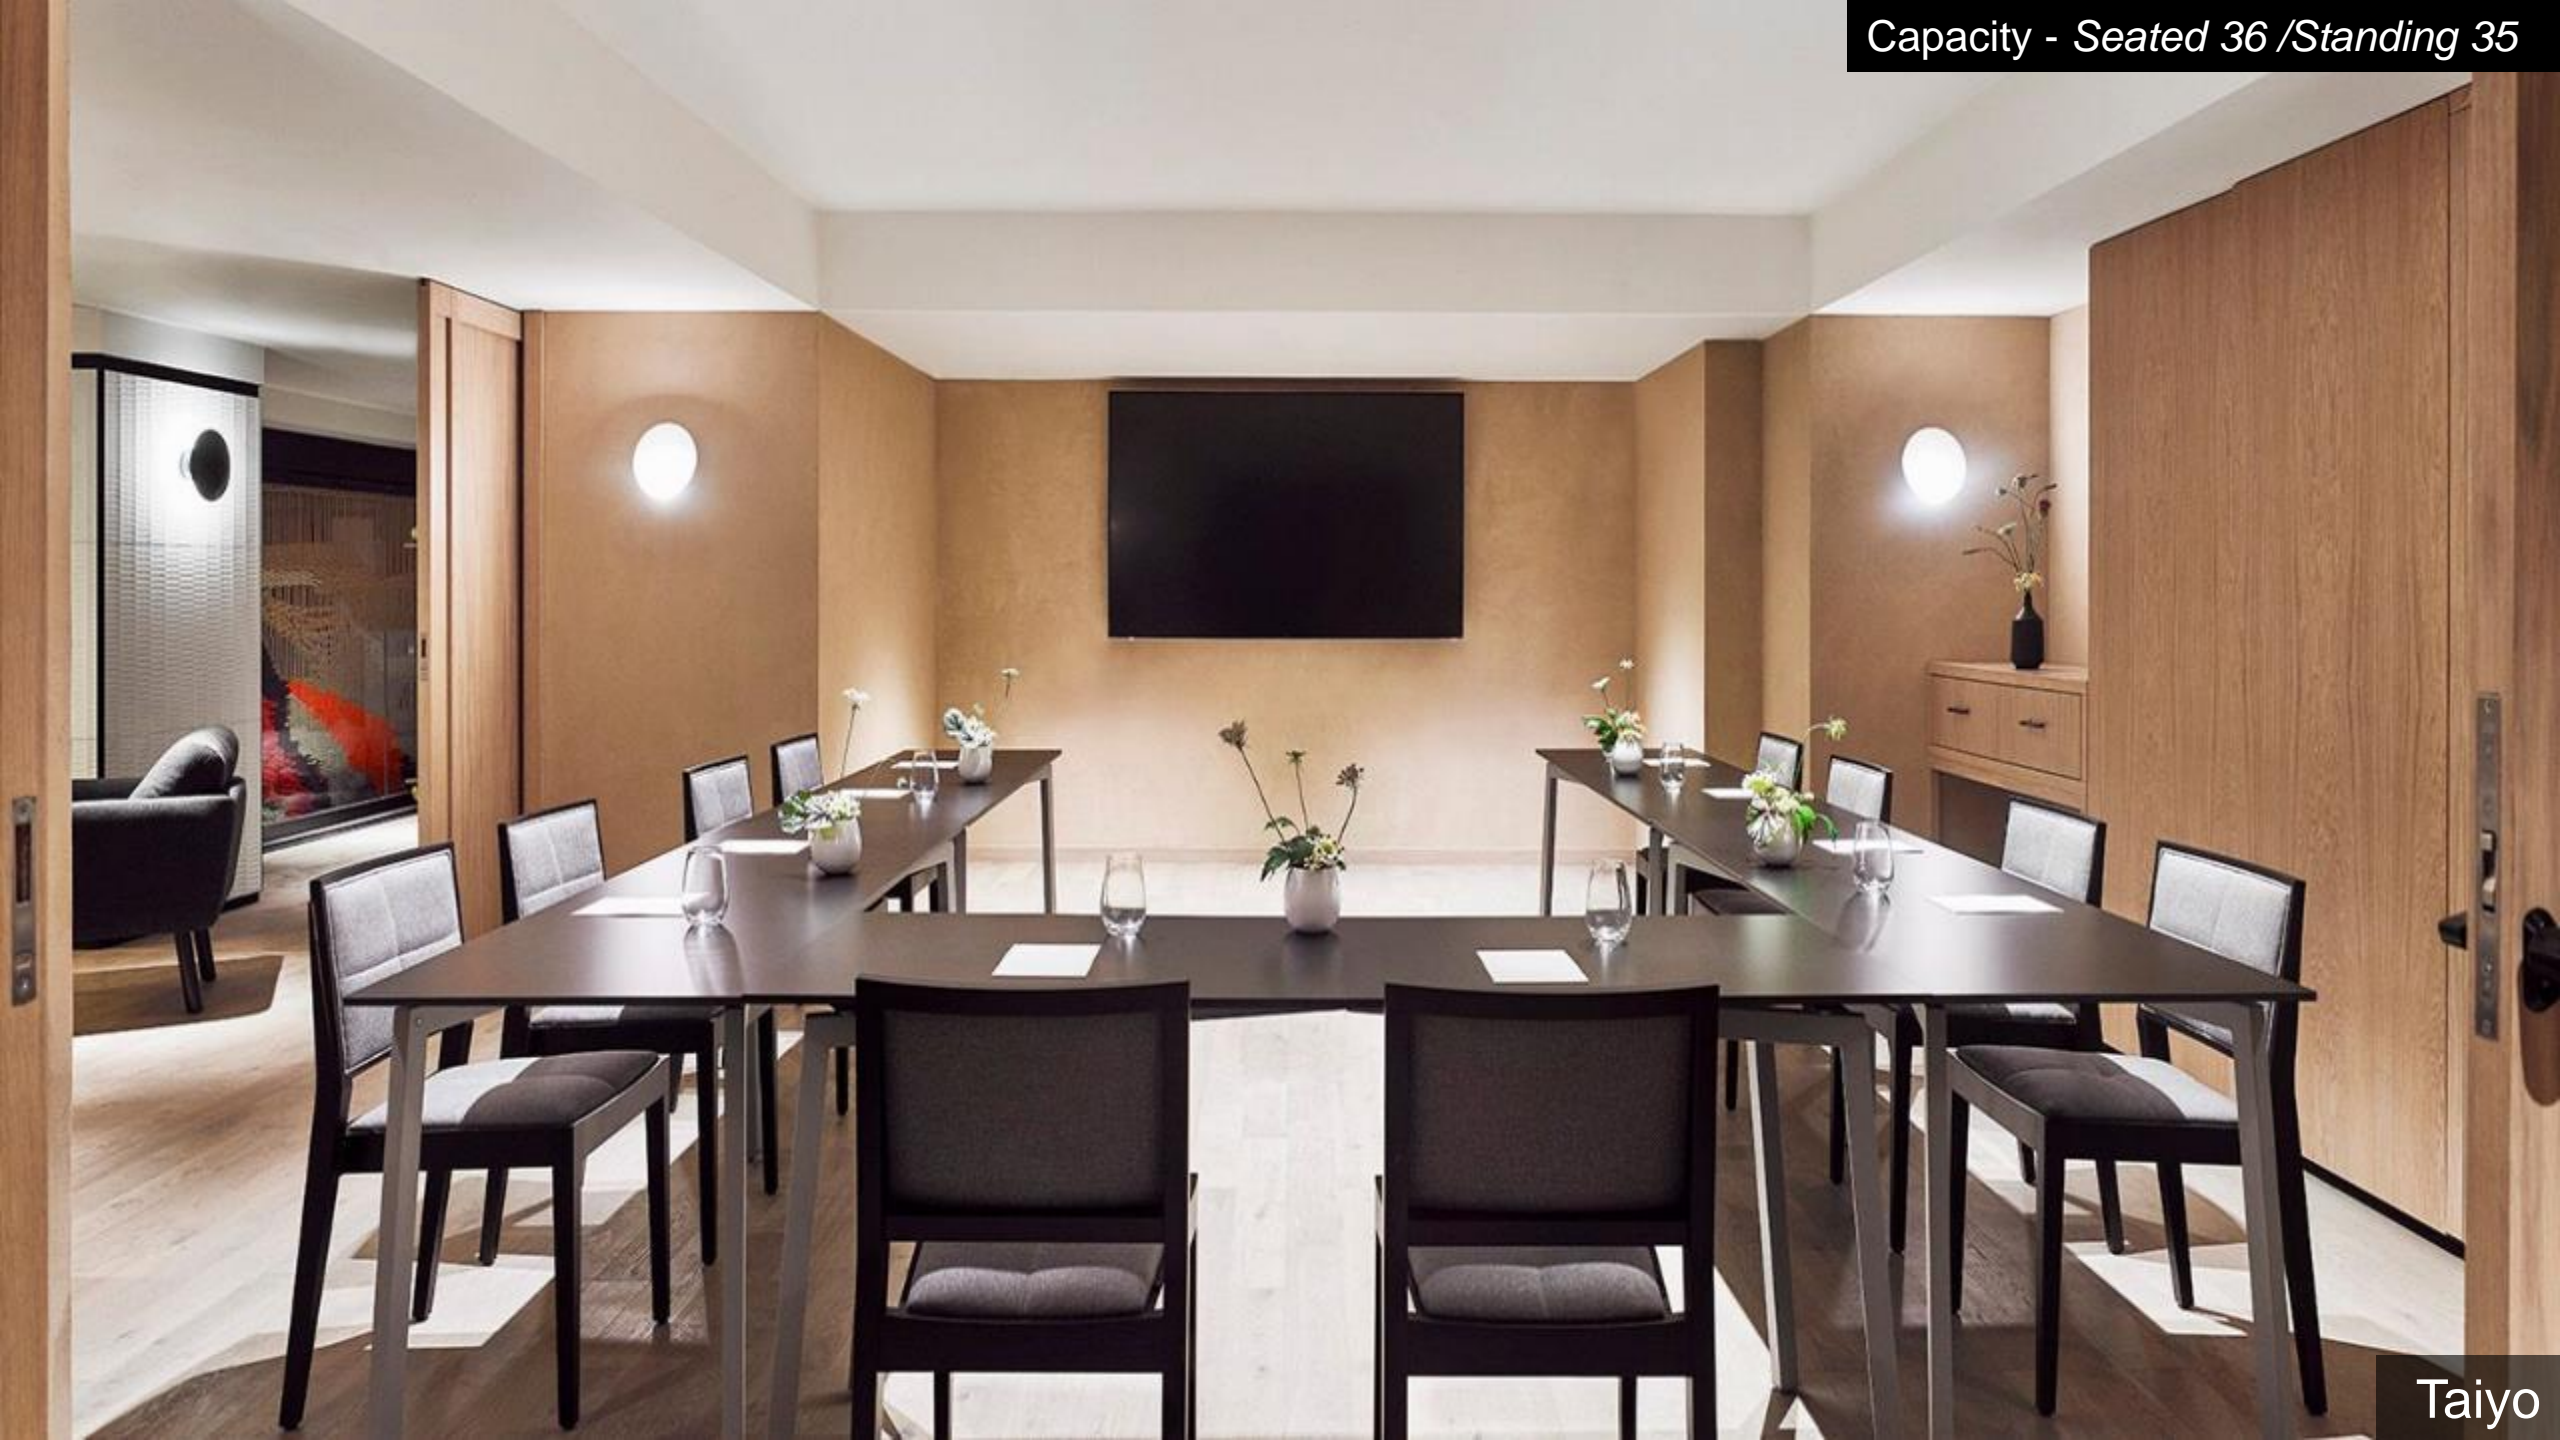

Capacity - Seated 36 / Standing 35