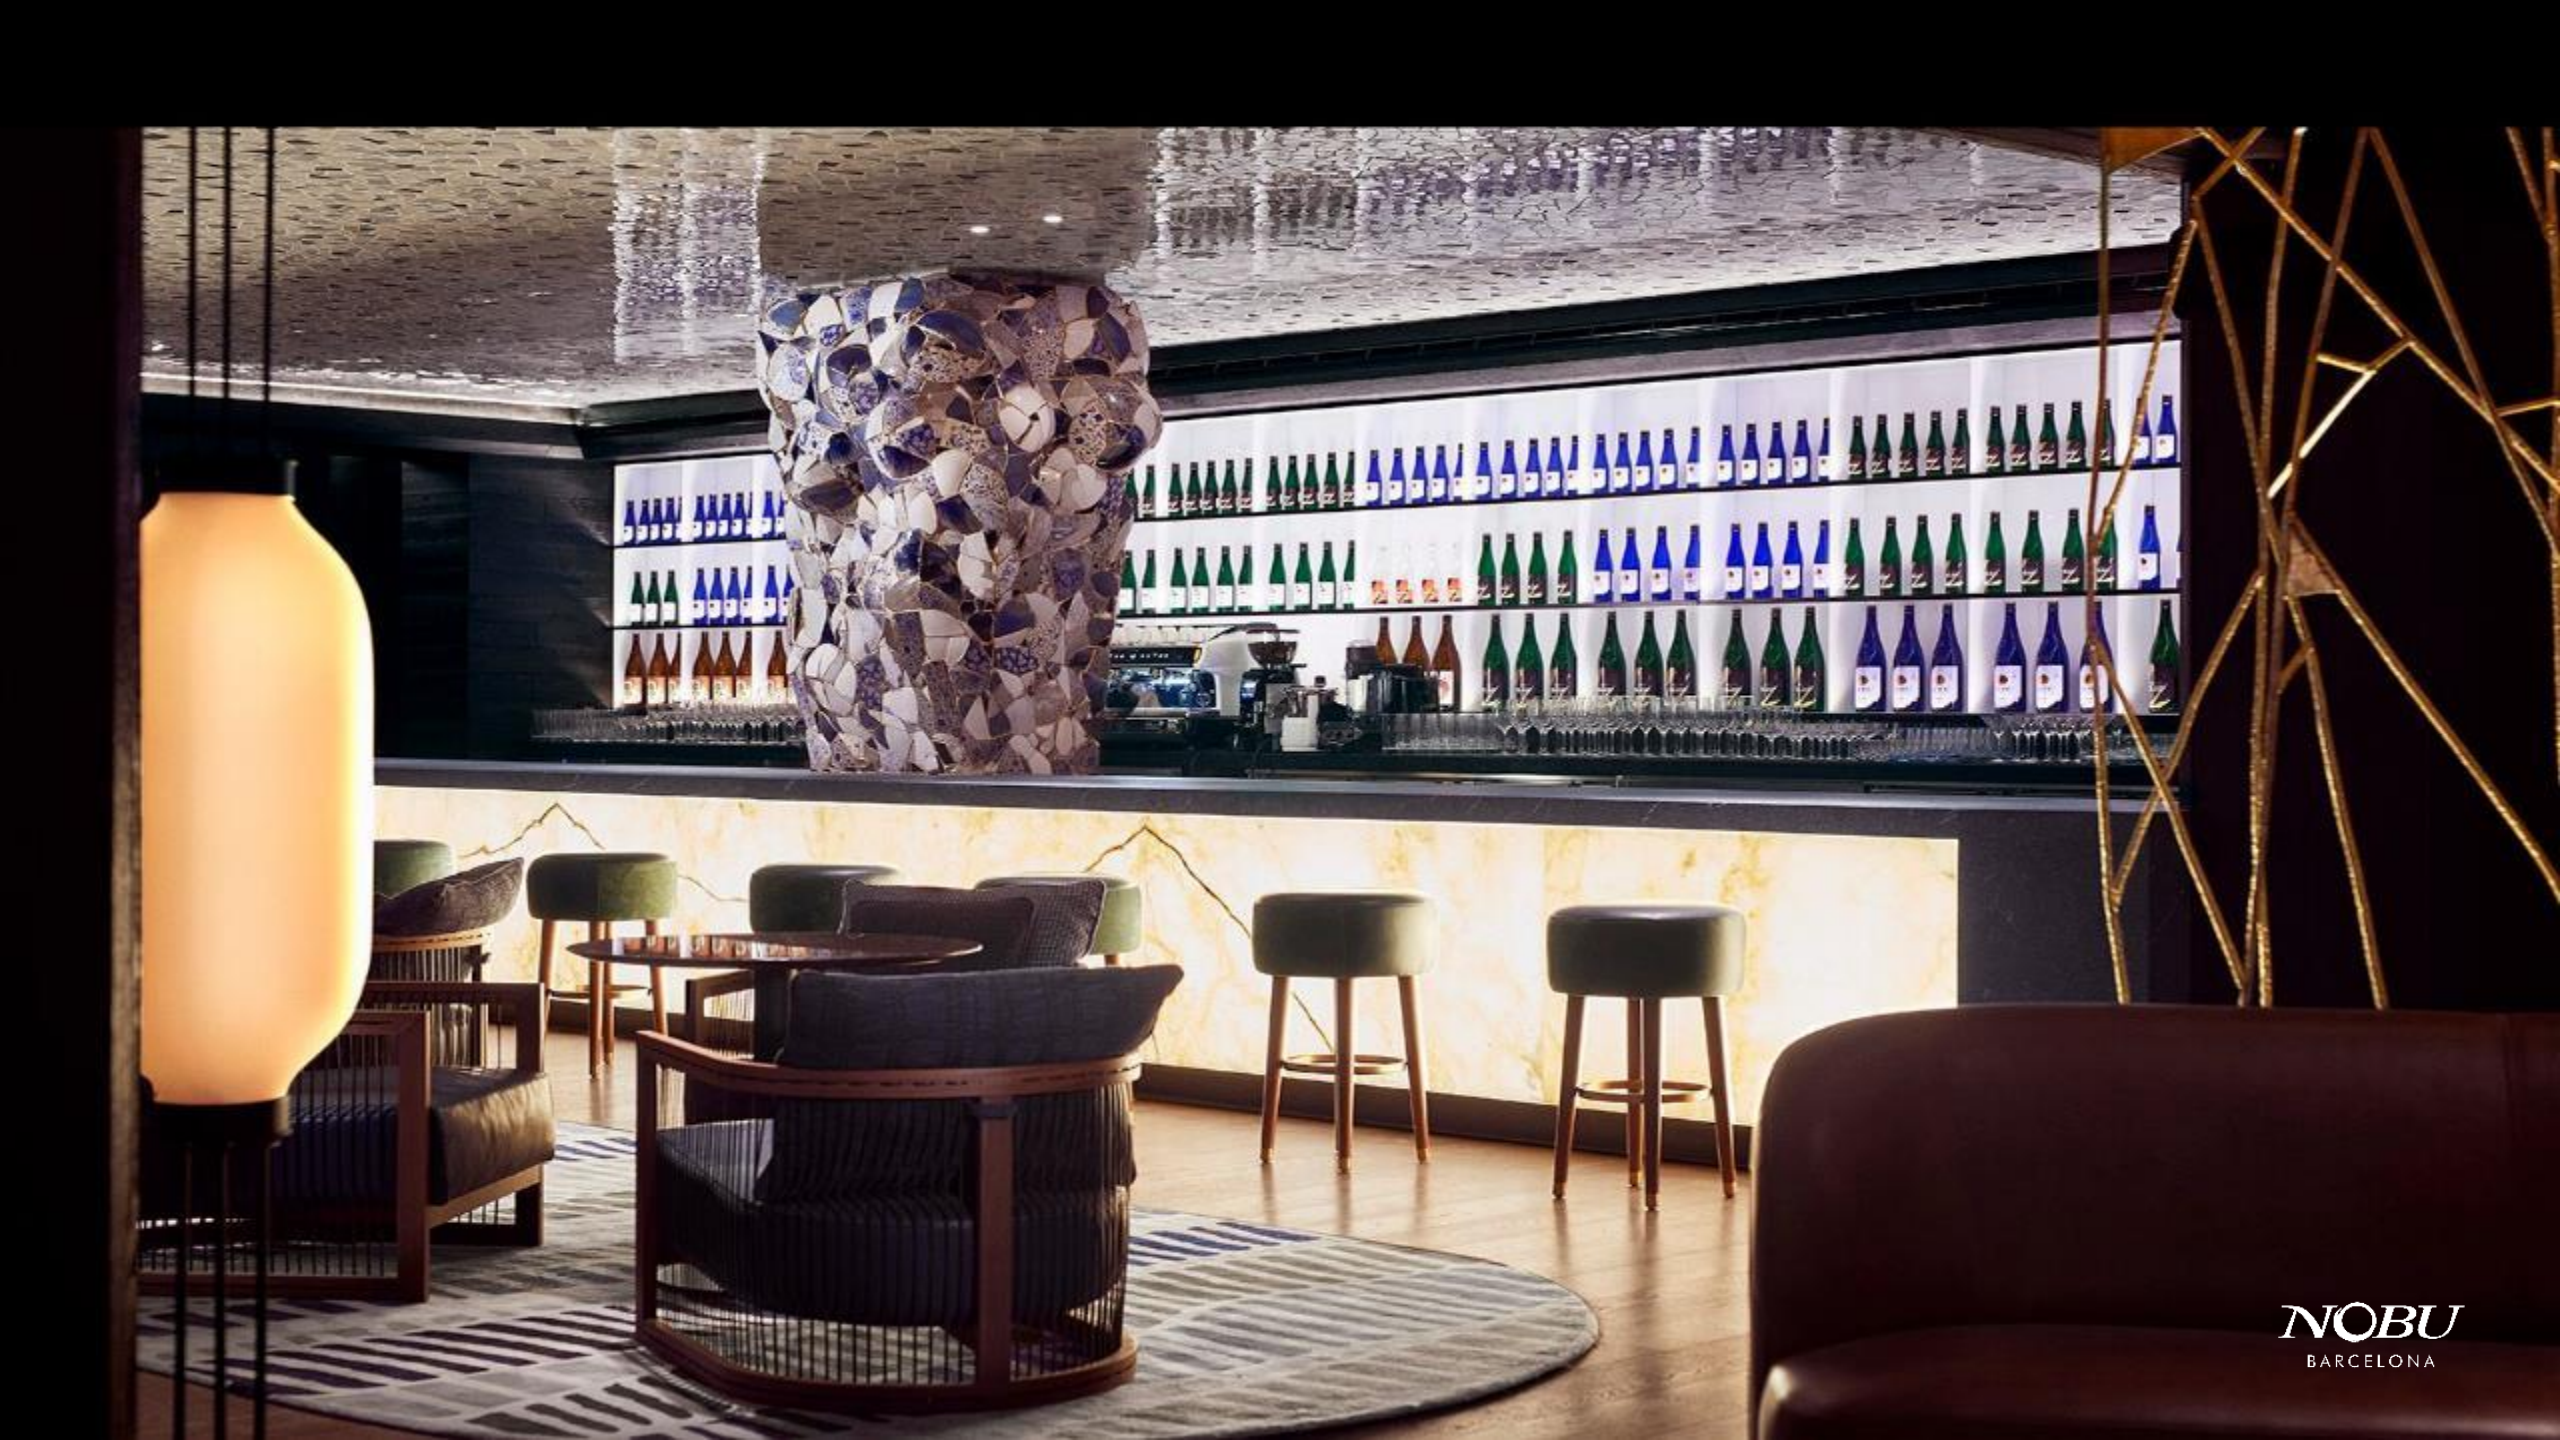

Suites

- Yoga Mat
- Yukata Bathrobes

Capacity - Seated 215 / Standing 280

Capacity - Seated 45 / Standing 60

Capacity - Seated 30 / Standing 40

Private Dining Room Matshuhisa's Table

Capacity - Seated 56 / Standing 80