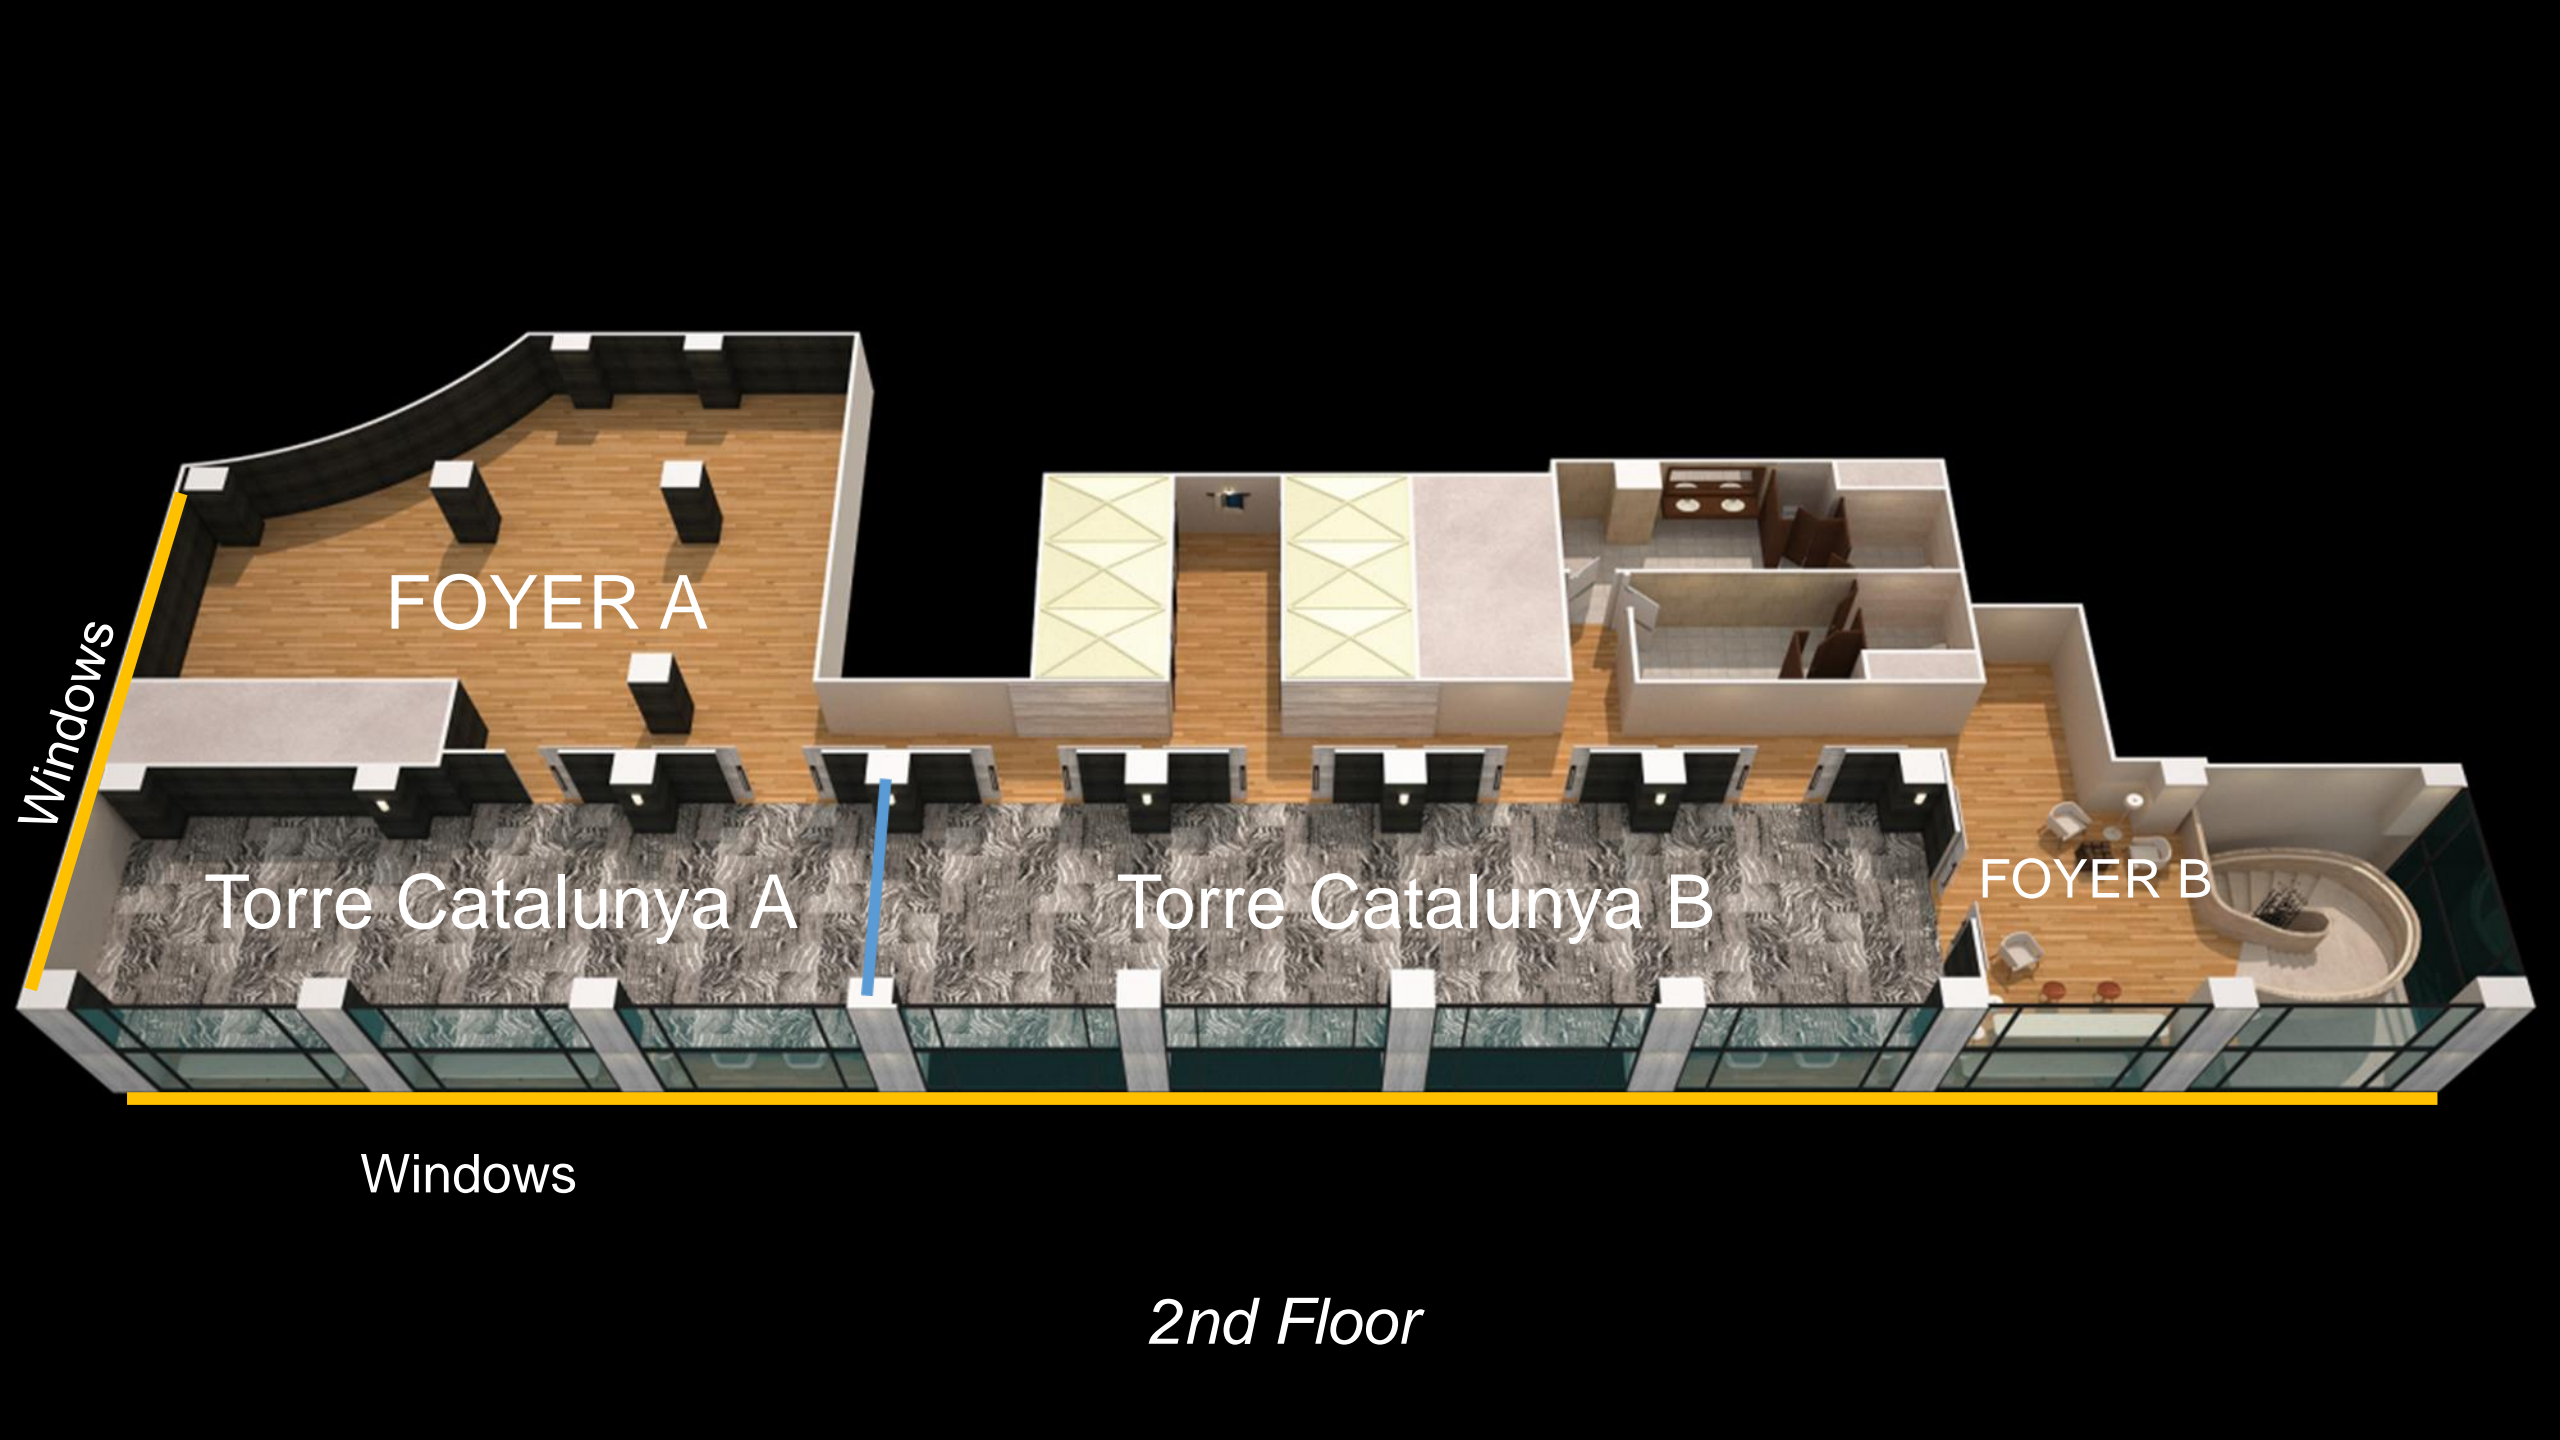

Suites

- Yoga Mat
- Yukata Bathrobes

Capacity - Seated 215 / Standing 280

Capacity - Seated 45 / Standing 60

Capacity - Seated 30 / Standing 40

Private Dining Room Matshuhisa's Table

Capacity - Seated 56 / Standing 80

KAZARA

Capacity - Seated 16 / Standing 40

KOZARA

Meeting Rooms

- 1st Floor: 6 meetings room
- 2nd Floor: 1 ballroom
- Natural light
- 1 Auditorium & foyer

FOYER A

Torre Catalunya A

Torre Catalunya B

FOYER B

Windows

2nd Floor

Capacity - Seated 136 / Standing 180

Torre Catalunya Ballroom

1st Floor

Capacity - Seated 36 / Standing 35

Spa & Fitness Center